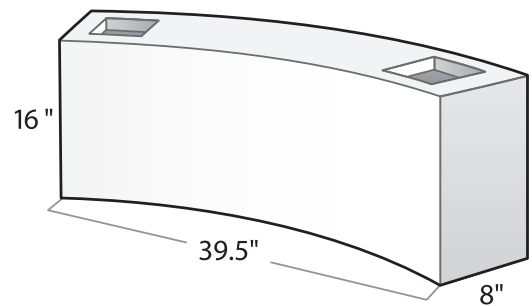

46" Diameter x 11.75" H **LOCFPU**

CURVED SEATING WALL  
(OPTIONAL - SOLD SEPARATELY)

**LOCCW**