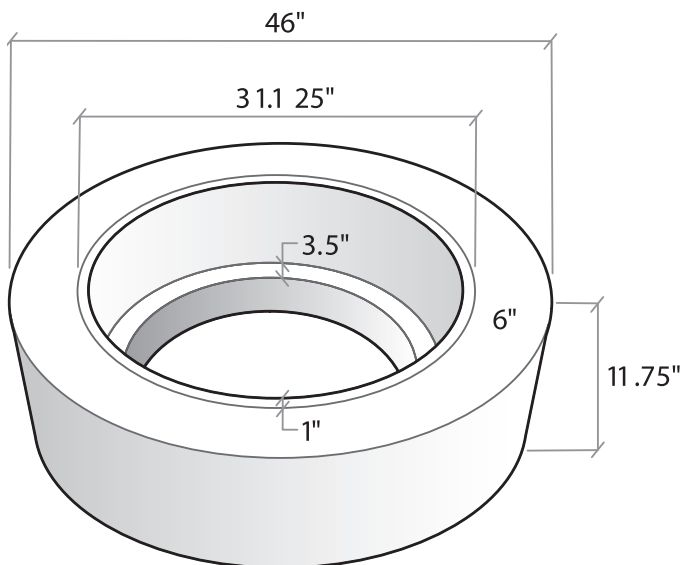

46" Diameter x 11.75" H **LOCFPU**

CURVED SEATING WALL  
(OPTIONAL - SOLD SEPARATELY)

**LOCCW**